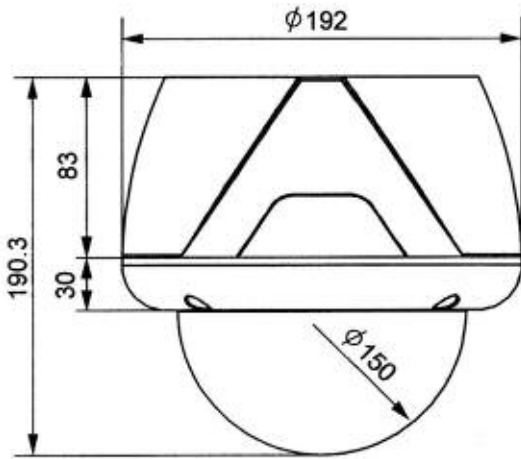

(Not compatible with 64 bit operating systems)

AGC	Off / Low / Middle / High / Manual
BLC	WDR / BLC / HLC / Off
SSNR	Low / Middle / High / Off
Privacy Zone	8 Masks, Spherical Coordinate
Stabilization	On / Off
Power Requirement	12V DC
Dimensions	7.56" H x 10.4" D (Ceiling Mount) 11.7" H x 10.9" D (Wall Mount)
Weight	7.05 lbs. (Ceiling Mount) / 8.4 lbs. (Wall Mount)

200 New Highway, Amityville, NY 11701 • Toll Free: 1-800-645-5516 • Fax: 631-957-9142 or 631-957-3880

www.specotech.com

MAIN BODY DIMENSIONS

CLGMT37X
 CEILING TYPE DIMENSIONS

WMSD37X (included)
 WALL MOUNT TYPE DIMENSIONS

POLMT37X
 POLE MOUNT TYPE DIMENSIONS

CORMT37X
 CORNER MOUNT TYPE DIMENSIONS